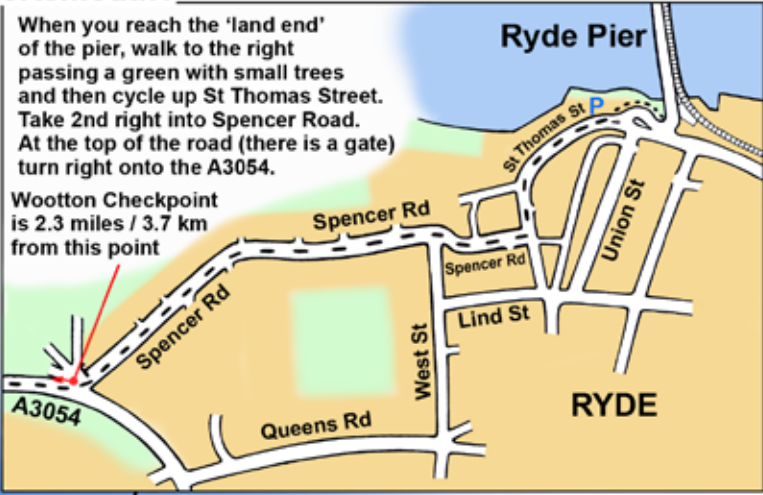

Approximate distances between checkpoints.

- East Cowes - Wootton - 8km/5m
- Wootton - Bembridge - 16km/10m
- Bembridge - Alverstone - 9km/5.5m
- Alverstone - Whitwell - 16km/10m
- Whitwell - Yarmouth - 32km/20m
- Yarmouth - East Cowes - 26km/16m

Coming From Portsmouth?

Wootton Checkpoint is 2.3 miles / 3.7 km from this point