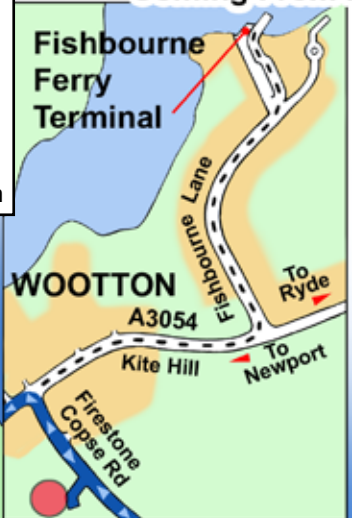

Approximate distances between checkpoints.

- East Cowes - Wootton - 8km/5m
- Wootton - Bembridge - 16km/10m
- Bembridge - Alverstone - 9km/5.5m
- Alverstone - Whitwell - 16km/10m
- Whitwell - Yarmouth - 32km/20m
- Yarmouth - East Cowes - 26km/16m

Coming From Portsmouth?

Wootton Checkpoint is 2.3 miles / 3.7 km from this point