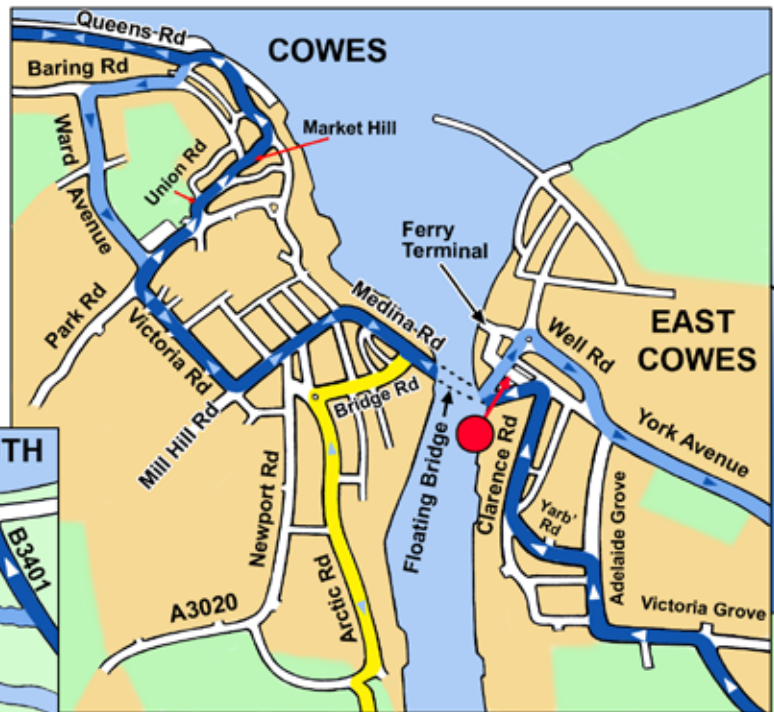

(ANTI-CLOCKWISE)

(CLOCKWISE)

The blue and white signs above, mark the Round the Island Route.

Look out for these Randonnee specific orange signs on the day

- ...Randonnee Route
- ...Mini-Randonnee on cycle route 23
- ...Other Roads
- ...Randonnee route on inset maps, Anti-clockwise and Clockwise
- ...Randonnee route on inset maps, Anti-clockwise
- ...Randonnee route on inset maps, Clockwise section
-Checkpoints
-Food and Drink available at these checkpoints